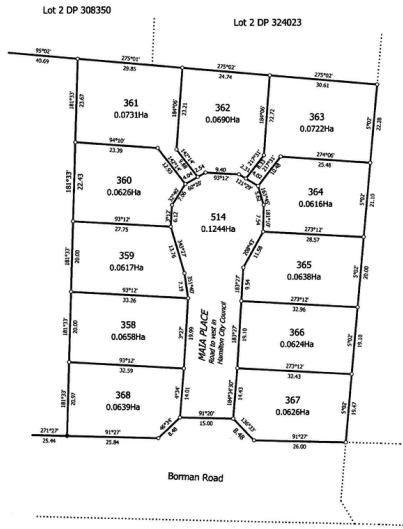

Diag. B

© District Council of South Auckland  
 LOTS 358 - 368, 514 & 1000 BEING SUBDIVISION OF LOT 500 DP 499540  
 Surveyor: Alan Ernest Hutton  
 Form: Blue Wallace Surveyors  
 Title Plan LT 499545 DRAFT  
 T 10

# Lot 367 Maia Place, Flagstaff

## SECTIONS - THE MEADOWS

- Located in the prestigious "The Meadows" subdivision
- Geotech Report available
- Titles available
- Building covenants apply
- Handy to HCC Reserve and park
- Close to new schooling and retail centre (currently under construction)