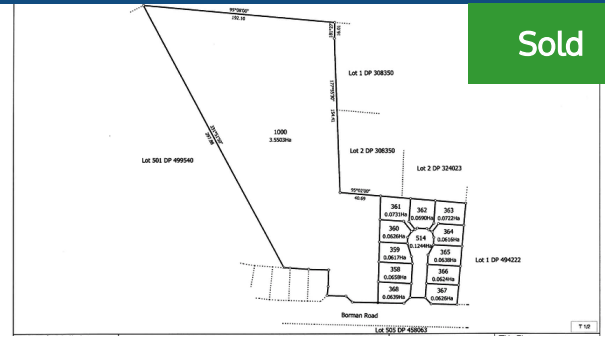

Diag. B

© District Council of South Auckland  
 LOTS 358 - 368, 514 & 1000 BEING SUBDIVISION OF LOT 500 DP 499540  
 Surveyor: Alan Ernest Hutton  
 Form: Blue Wallace Surveyors  
 Title Plan LT 499545 DRAFT  
 T 10

## SECTIONS - THE MEADOWS

- Located in the prestigious "The Meadows" subdivision
- Geotech Report available
- Titles available
- Building covenants apply
- Handy to HCC Reserve and park
- Close to new schooling and retail centre (currently under construction)